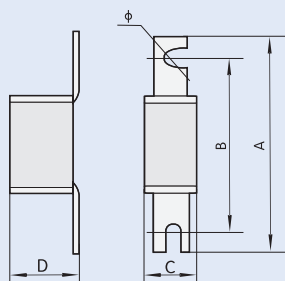

注：750V结构载熔断器结构及技术参数与500V相同。

5 外形及安装尺寸

≤50A外形及安装尺寸

≥50A外形及安装尺寸

型号	额定 电压(V)	额定 电流(A)	尺寸(mm)				
			A	B	C	D	φ
RS3-50	250	15,20,25,30,40,50	115 ± 2.0	100 ± 1.0	25 ± 0.5	45 ± 0.5	7
RS3-50	500	15,20,25,30,40,50	135 ± 2.0	120 ± 1.5	25 ± 0.5	45 ± 0.5	7.5
RS3-100	250	50,60,80,100	120 ± 1.5	100 ± 1.0	40 ± 1.0	42.5 ± 1.0	7 × 10.5
RS3-100	500	50,60,80,100	140 ± 2.0	120 ± 1.5	40 ± 1.0	42.5 ± 1.0	7 × 10.5
RS3-200	250	120,125,150,180,200	125 ± 1.5	100 ± 1.0	46 ± 1.0	50 ± 1.0	9 × 13.5
RS3-200	500	120,125,150,180,200	145 ± 2.0	120 ± 1.5	46 ± 1.0	50 ± 1.0	9 × 13.5
RS3-400	250	200,250,300,320,350,400	130 ± 1.5	100 ± 1.0	55 ± 1.0	61 ± 1.0	9 × 13.5
RS3-400	500	200,250,300,320,350,400	150 ± 1.5	120 ± 1.5	55 ± 1.0	61 ± 1.0	9 × 13.5
RS3-600	250	450,480,500,600	135 ± 1.5	100 ± 1.0	66 ± 1.0	72.5 ± 1.0	13 × 19.5
RS3-600	500	450,480,500,600	157 ± 2.0	120 ± 1.5	66 ± 1.0	72.5 ± 1.0	13 × 19.5
RS3-1000	500	700,750,800,1000,1200	173 ± 2.5	135 ± 1.0	86 ± 1.0	93 ± 1.0	17