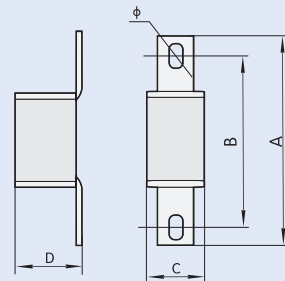

注：750V结构载熔断器结构及技术参数与500V相同。

5 外形及安装尺寸

≤50A外形及安装尺寸

≥50A外形及安装尺寸

型号	额定 电压(V)	额定 电流(A)	尺寸(mm)				
			A	B	C	D	φ
RS3-50	250	15,20,25,30,40,50	115 ± 2.0	100 ± 1.0	25 ± 0.5	45 ± 0.5	7
RS3-50	500	15,20,25,30,40,50	135 ± 2.0	120 ± 1.5	25 ± 0.5	45 ± 0.5	7.5
RS3-100	250	50,60,80,100	120 ± 1.5	100 ± 1.0	40 ± 1.0	42.5 ± 1.0	7 × 10.5
RS3-100	500	50,60,80,100	140 ± 2.0	120 ± 1.5	40 ± 1.0	42.5 ± 1.0	7 × 10.5
RS3-200	250	120,125,150,180,200	125 ± 1.5	100 ± 1.0	46 ± 1.0	50 ± 1.0	9 × 13.5
RS3-200	500	120,125,150,180,200	145 ± 2.0	120 ± 1.5	46 ± 1.0	50 ± 1.0	9 × 13.5
RS3-400	250	200,250,300,320,350,400	130 ± 1.5	100 ± 1.0	55 ± 1.0	61 ± 1.0	9 × 13.5
RS3-400	500	200,250,300,320,350,400	150 ± 1.5	120 ± 1.5	55 ± 1.0	61 ± 1.0	9 × 13.5
RS3-600	250	450,480,500,600	135 ± 1.5	100 ± 1.0	66 ± 1.0	72.5 ± 1.0	13 × 19.5
RS3-600	500	450,480,500,600	157 ± 2.0	120 ± 1.5	66 ± 1.0	72.5 ± 1.0	13 × 19.5
RS3-1000	500	700,750,800,1000,1200	173 ± 2.5	135 ± 1.0	86 ± 1.0	93 ± 1.0	17